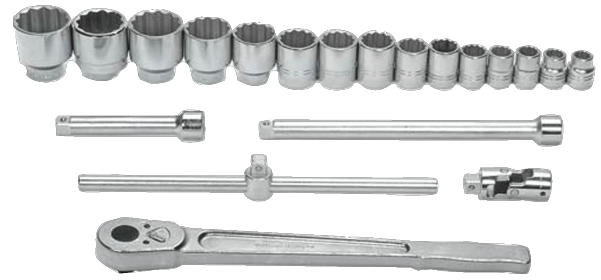

JHWMSH-20
3/4 Drive Socket and Drive Tool
Set, 12 Point Metric, 20 Piece

PRODUCT DETAILS

- Includes 3/4 Drive Tools, Shallow 12 Point Sockets
- All tools are professional quality, made of high-grade chrome vanadium steel
- Sockets feature SUPERTORQUE® lobular openings for greater turning power without deforming the fastener
- Metal tool box made for years of rugged use

PRODUCT ATTRIBUTES

Product					
JHWMSH-20	20	27 in	7-1/2 in	6 in	35.2 lb

SET CONTENT

3/4 Drive Extension, 8
JHWH-110

3/4 Drive Extension, 16
JHWH-115

3/4 Drive Universal Joint, Ball and Spring Socket Retention
JHWH-140A

3/4 Drive Flex Handle - Chrome, 22-1/8
JHWH-41AA

3/4 Drive Reversible Ratchet, 20-1/8
JHWH-51B

3/4 Drive Shallow Socket, High Polished Chrome Finish, 12 Point, 19 mm
JHWHM-1219

3/4 Drive Shallow Socket, High Polished Chrome Finish, 12 Point, 22 mm
JHWHM-1222

3/4 Drive Shallow Socket, High Polished Chrome Finish, 12 Point, 24 mm
JHWHM-1224

3/4 Drive Shallow Socket, High Polished Chrome Finish, 12 Point, 27 mm
JHWHM-1227

3/4 Drive Shallow Socket, High Polished Chrome Finish, 12 Point, 30 mm
JHWHM-1230