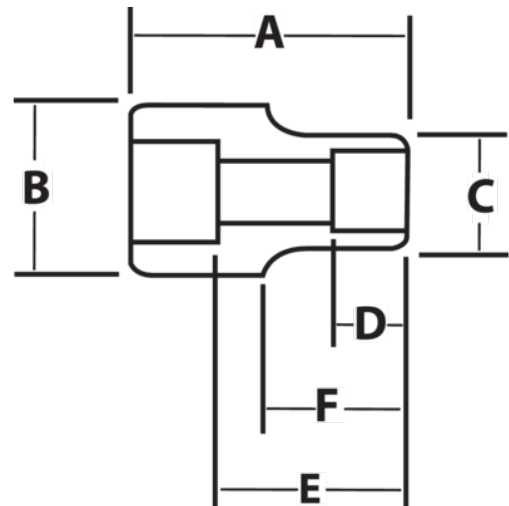

**JHWHM-1230**

**3/4 Drive Shallow Socket, High  
Polished Chrome Finish, 12 Point,  
30 mm**

**PRODUCT DETAILS**

- SUPERTORQUE® lobular openings for greater turning power without deforming the fastener
- Designed for quick engagement on both 6 and 12 point fasteners

**PRODUCT ATTRIBUTES**

Product			<b>A</b>	<b>B</b>	<b>C</b>	<b>D</b>	<b>E</b>		<b>F</b>	
<b>JHWHM-1230</b>	3/4 in	30-mm	2-7/32 in	1-1/2 in	1-5/8 in	13/16 in	1-7/32 in	1-3/16 in	27/32 in	0.6 lb