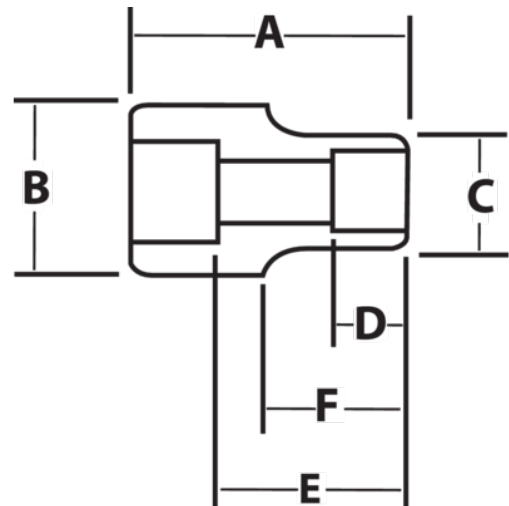

**JHWHM-1232**

**3/4 Drive Shallow Socket, High Polished Chrome Finish, 12 Point, 32 mm**

**PRODUCT DETAILS**

- SUPERTORQUE® lobular openings for greater turning power without deforming the fastener
- Designed for quick engagement on both 6 and 12 point fasteners

**PRODUCT ATTRIBUTES**

Product			<b>A</b>	<b>B</b>	<b>C</b>	<b>D</b>	<b>E</b>		<b>F</b>	
<b>JHWHM-1232</b>	3/4 in	32-mm	2-1/4 in	1-1/2 in	1-3/4 in	7/8 in	1-5/16 in	1-5/16 in	7/8 in	0.84 lb