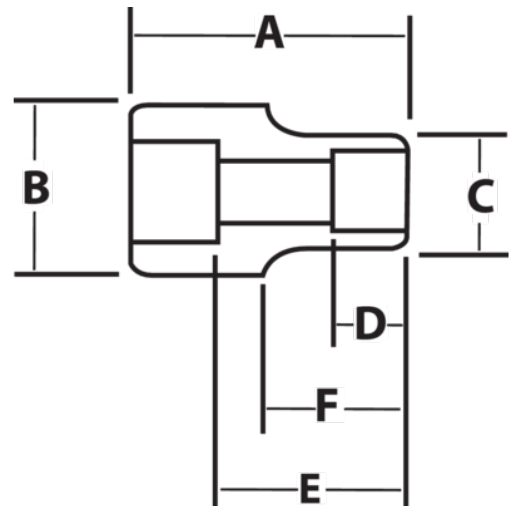

**JHWHM-1235**

**3/4 Drive Shallow Socket, High Polished Chrome Finish, 12 Point, 35 mm**

**PRODUCT DETAILS**

- SUPERTORQUE® lobular openings for greater turning power without deforming the fastener
- Designed for quick engagement on both 6 and 12 point fasteners

**PRODUCT ATTRIBUTES**

Product			<b>A</b>	<b>B</b>	<b>C</b>	<b>D</b>	<b>E</b>		<b>F</b>	
<b>JHWHM-1235</b>	3/4 in	35-mm	2-5/16 in	1-5/8 in	1-15/16 in	29/32 in	1-13/32 in	1-7/16 in	7/8 in	1.08 lb