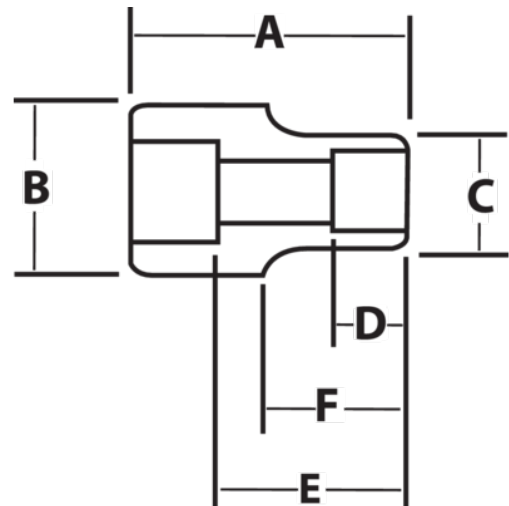

**JHWHM-1254**  
**3/4 Drive Shallow Socket, High**  
**Polished Chrome Finish, 12 Point,**  
**54 mm**

**PRODUCT DETAILS**

- SUPERTORQUE® lobular openings for greater turning power without deforming the fastener
- Designed for quick engagement on both 6 and 12 point fasteners

**PRODUCT ATTRIBUTES**

Product			<b>A</b>	<b>B</b>	<b>C</b>	<b>D</b>	<b>E</b>		<b>F</b>	
<b>JHWHM-1254</b>	3/4 in	54-mm	3-1/4 in	1-3/4 in	2-7/8 in	1-15/32 in	2-1/8 in	1-13/32 in	1-21/32 in	2.27 lb