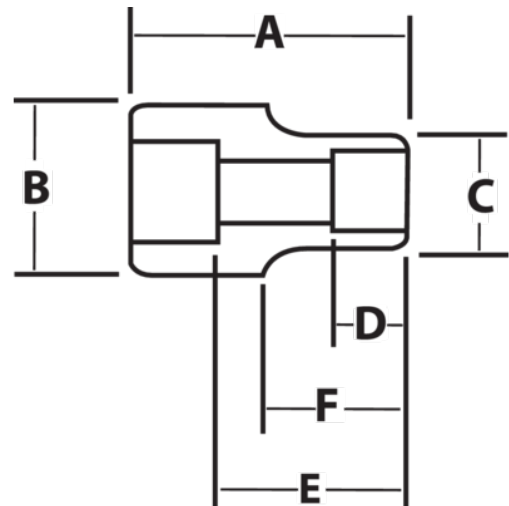

**JHWX-1234**  
**1 Drive Shallow Socket, High**  
**Polished Chrome Finish, 12 Point,**  
**1-1/16**

**PRODUCT DETAILS**

- SUPERTORQUE® lobular openings for greater turning power without deforming the fastener
- Designed for quick engagement on both 6 and 12 point fasteners

**PRODUCT ATTRIBUTES**

Product			<b>A</b>	<b>B</b>	<b>C</b>	<b>D</b>	<b>E</b>		<b>F</b>	
<b>JHWX-1234</b>	1 in	1-1/16 in	2-1/4 in	2 in	1-5/8 in	3/4 in	1-1/16 in	13/16 in	7/8 in	1.12 lb