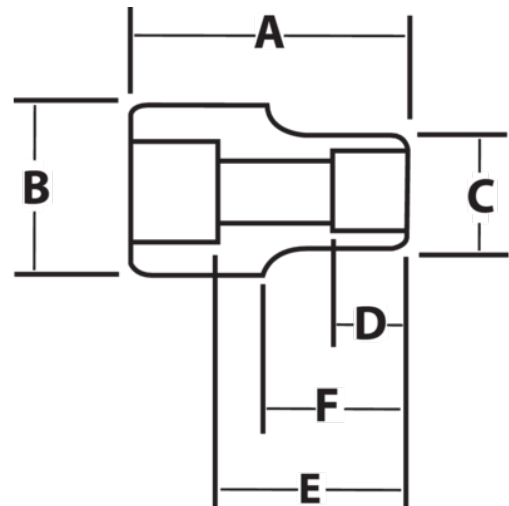

JHWX-1240
1 Drive Shallow Socket, High
Polished Chrome Finish, 12 Point,
1-1/4

PRODUCT DETAILS

- SUPERTORQUE® lobular openings for greater turning power without deforming the fastener
- Designed for quick engagement on both 6 and 12 point fasteners

PRODUCT ATTRIBUTES

Product			A	B	C	D	E		F	
JHWX-1240	1 in	1-1/4 in	2-3/8 in	2 in	1-7/8 in	3/4 in	1-1/8 in	13/16 in	7/8 in	1.21 lb