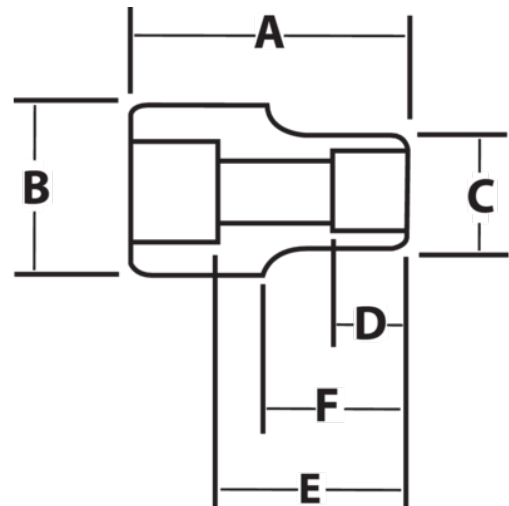

JHWX-1242
1 Drive Shallow Socket, High
Polished Chrome Finish, 12 Point,
1-5/16

PRODUCT DETAILS

- SUPERTORQUE® lobular openings for greater turning power without deforming the fastener
- Designed for quick engagement on both 6 and 12 point fasteners

PRODUCT ATTRIBUTES

Product			A	B	C	D	E		F	
JHWX-1242	1 in	1-5/16 in	2-1/2 in	2 in	2-1/16 in	13/16 in	1-9/32 in	15/16 in	1-9/16 in	1.39 lb