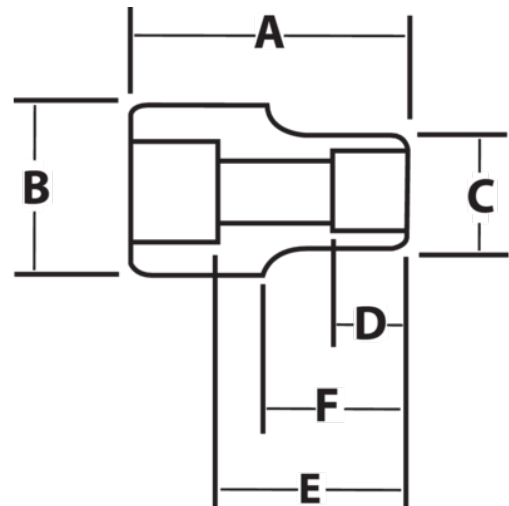

JHWX-1244
1 Drive Shallow Socket, High
Polished Chrome Finish, 12 Point,
1-3/8

PRODUCT DETAILS

- SUPERTORQUE® lobular openings for greater turning power without deforming the fastener
- Designed for quick engagement on both 6 and 12 point fasteners

PRODUCT ATTRIBUTES

Product			A	B	C	D	E		F	
JHWX-1244	1 in	1-3/8 in	2-1/2 in	2 in	2-1/8 in	7/8 in	1-11/32 in	1-13/32 in	1-9/16 in	1.37 lb