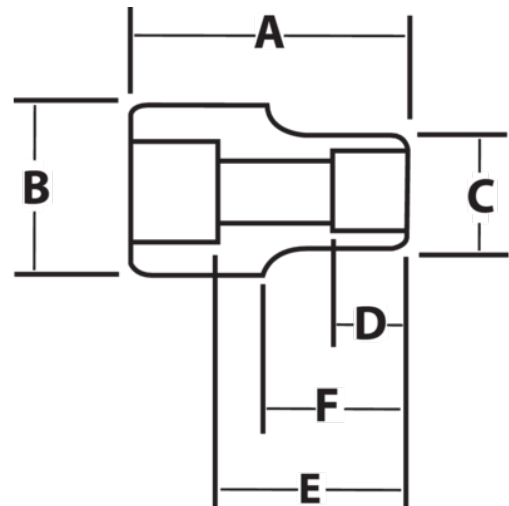

**JHWX-1246**  
**1 Drive Shallow Socket, High Polished Chrome Finish, 12 Point, 1-7/16**

**PRODUCT DETAILS**

- SUPERTORQUE® lobular openings for greater turning power without deforming the fastener
- Designed for quick engagement on both 6 and 12 point fasteners

**PRODUCT ATTRIBUTES**

Product			<b>A</b>	<b>B</b>	<b>C</b>	<b>D</b>	<b>E</b>		<b>F</b>	
<b>JHWX-1246</b>	1 in	1-7/16 in	2-3/4 in	2 in	2-3/16 in	1 in	1-15/32 in	1-1/2 in	1-11/16 in	1.76 lb