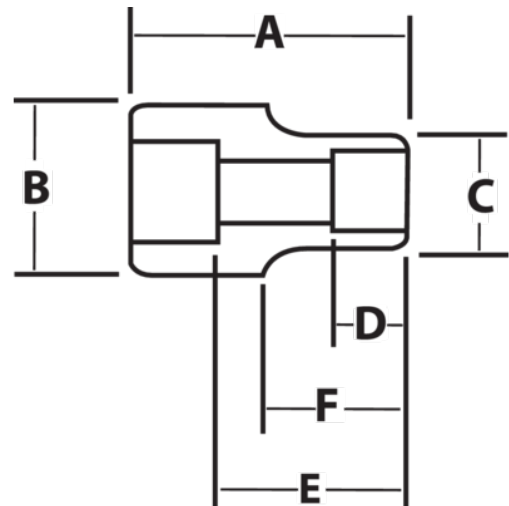

JHWX-1248
1 Drive Shallow Socket, High
Polished Chrome Finish, 12 Point,
1-1/2

PRODUCT DETAILS

- SUPERTORQUE® lobular openings for greater turning power without deforming the fastener
- Designed for quick engagement on both 6 and 12 point fasteners

PRODUCT ATTRIBUTES

Product			A	B	C	D	E		F	
JHWX-1248	1 in	1-1/2 in	2-3/4 in	2 in	2-1/4 in	1 in	1-19/32 in	1-9/16 in	1-13/16 in	1.55 lb