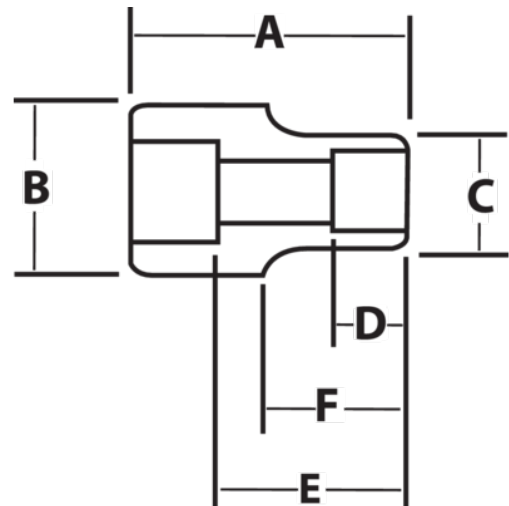

**JHWX-1252**  
**1 Drive Shallow 12-Point Socket,**  
**High Polished Chrome Finish,**  
**1-1/2**

**PRODUCT DETAILS**

- SUPERTORQUE® lobular openings for greater turning power without deforming the fastener
- Designed for quick engagement on both 6 and 12 point fasteners

**PRODUCT ATTRIBUTES**

Product			<b>A</b>	<b>B</b>	<b>C</b>	<b>D</b>	<b>E</b>		<b>F</b>	
<b>JHWX-1252</b>	1 in	1-5/8 in	2-7/8 in	2 in	2-3/8 in	1-1/8 in	1-3/4 in	1-11/16 in	1-15/16 in	1.7 lb