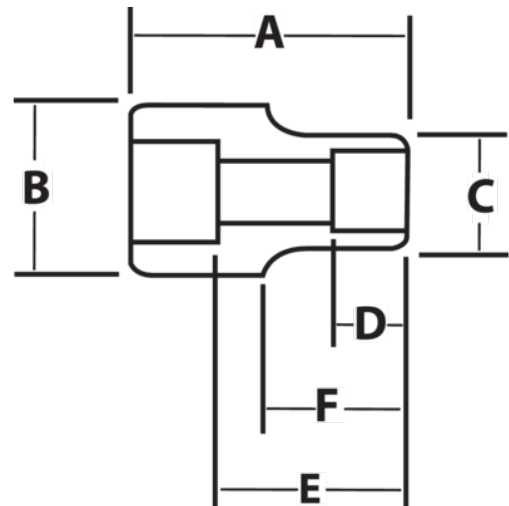

JHWX-1254

**1 Drive Shallow 12 Point Socket,
High Polished Chrome Finish, SAE,
1-5/8**

PRODUCT DETAILS

- SUPERTORQUE® lobular openings for greater turning power without deforming the fastener
- Designed for quick engagement on both 6 and 12 point fasteners

PRODUCT ATTRIBUTES

Product			A	B	C	D	E		F	
JHWX-1254	1 in	1-11/16 in	2-7/8 in	2 in	2-3/8 in	1-3/16 in	1-9/16 in	1-3/4 in	1-15/16 in	1.54 lb