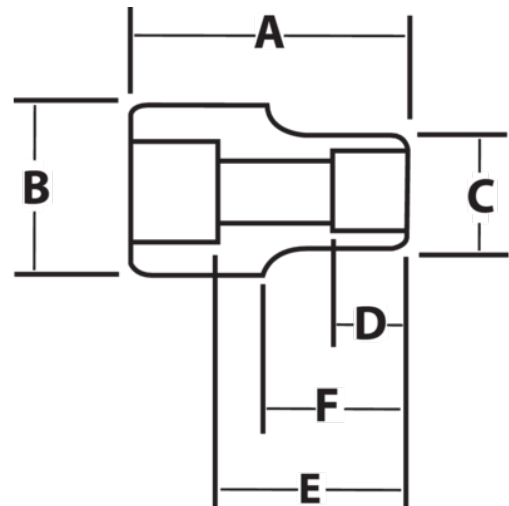

JHWX-1258
12 Drive Shallow 12-Point Socket,
High Polished Chrome Finish,
1-3/4

PRODUCT DETAILS

- SUPERTORQUE® lobular openings for greater turning power without deforming the fastener
- Designed for quick engagement on both 6 and 12 point fasteners

PRODUCT ATTRIBUTES

Product			A	B	C	D	E		F	
JHWX-1258	1 in	1-13/16 in	3-1/8 in	2-1/8 in	2-5/8 in	1-1/4 in	1-31/32 in	1-7/16 in	2-3/16 in	2.2 lb