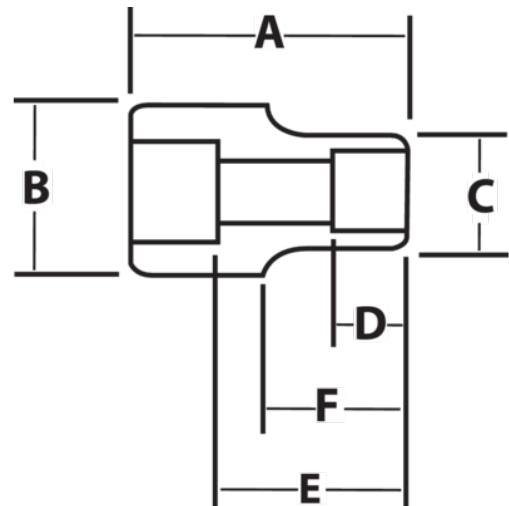

**JHWX-1260**  
**12 Drive Shallow 12-Point Socket,**  
**High Polished Chrome Finish,**  
**1-13/16**

**PRODUCT DETAILS**

- SUPERTORQUE® lobular openings for greater turning power without deforming the fastener
- Designed for quick engagement on both 6 and 12 point fasteners

**PRODUCT ATTRIBUTES**

Product			<b>A</b>	<b>B</b>	<b>C</b>	<b>D</b>	<b>E</b>		<b>F</b>	
<b>JHWX-1260</b>	1 in	1-7/8 in	3-1/4 in	2-1/8 in	2-3/4 in	1-7/16 in	2-3/32 in	1-7/16 in	2-5/16 in	2.51 lb