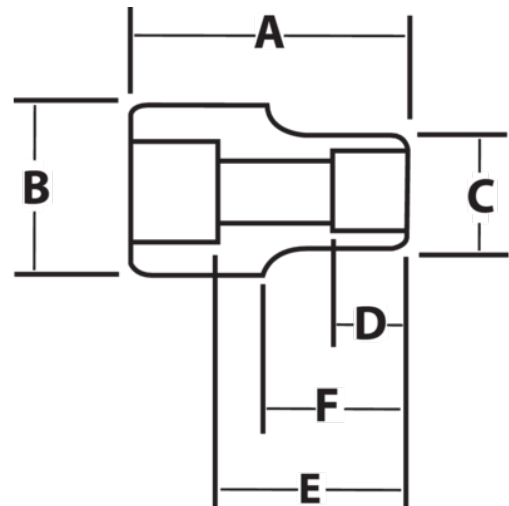

**JHWX-1264**  
**12 Drive Shallow 12-Point Socket,**  
**High Polished Chrome Finish,**  
**1-7/8**

**PRODUCT DETAILS**

- SUPERTORQUE® lobular openings for greater turning power without deforming the fastener
- Designed for quick engagement on both 6 and 12 point fasteners

**PRODUCT ATTRIBUTES**

Product			<b>A</b>	<b>B</b>	<b>C</b>	<b>D</b>	<b>E</b>		<b>F</b>	
<b>JHWX-1264</b>	1 in	2 in	3-3/8 in	2-1/8 in	2-15/16 in	1-1/2 in	2-1/4 in	1-7/16 in	2-7/16 in	2.91 lb