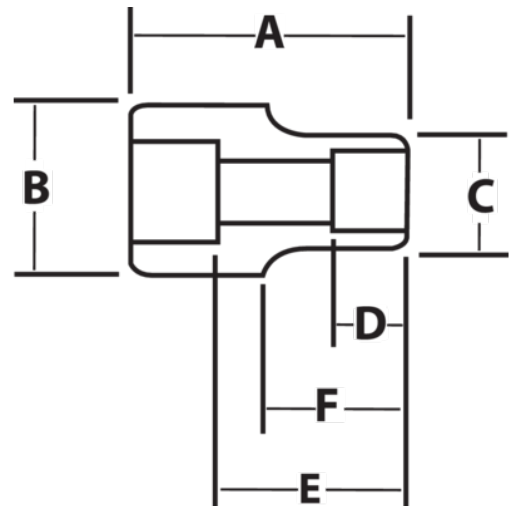

**JHWX-1270**  
**12 Drive Shallow 12-Point Socket,**  
**High Polished Chrome Finish,**  
**2-1/8**

**PRODUCT DETAILS**

- SUPERTORQUE® lobular openings for greater turning power without deforming the fastener
- Designed for quick engagement on both 6 and 12 point fasteners

**PRODUCT ATTRIBUTES**

Product			<b>A</b>	<b>B</b>	<b>C</b>	<b>D</b>	<b>E</b>		<b>F</b>	
<b>JHWX-1270</b>	1 in	2-3/16 in	3-5/8 in	2-1/4 in	3-1/8 in	1-17/32 in	2-15/32 in	2-1/4 in	2-11/16 in	3.44 lb