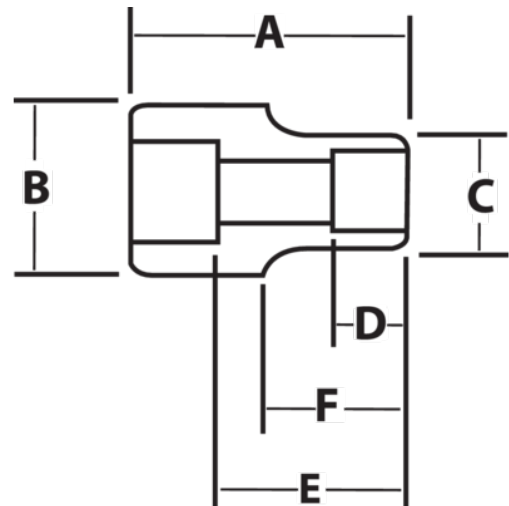

JHWX-1272
12 Drive Shallow 12-Point Socket,
High Polished Chrome Finish,
2-3/16

PRODUCT DETAILS

- SUPERTORQUE® lobular openings for greater turning power without deforming the fastener
- Designed for quick engagement on both 6 and 12 point fasteners

PRODUCT ATTRIBUTES

Product			A	B	C	D	E		F	
JHWX-1272	1 in	2-1/4 in	3-3/4 in	2-1/4 in	3-1/4 in	1-5/8 in	2-5/8 in	2-11/32 in	2-23/32 in	3.9 lb