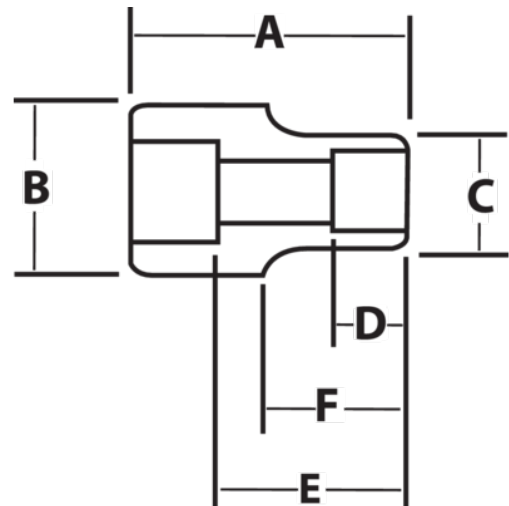

**JHWX-1280**  
**12 Drive Shallow 12-Point Socket,**  
**High Polished Chrome Finish,**  
**2-3/8**

**PRODUCT DETAILS**

- SUPERTORQUE® lobular openings for greater turning power without deforming the fastener
- Designed for quick engagement on both 6 and 12 point fasteners

**PRODUCT ATTRIBUTES**

Product			<b>A</b>	<b>B</b>	<b>C</b>	<b>D</b>	<b>E</b>		<b>F</b>	
<b>JHWX-1280</b>	1 in	2-1/2 in	4-1/8 in	2-1/4 in	3-1/2 in	1-3/4 in	2-31/32 in	2-1/2 in	3-1/16 in	4.55 lb