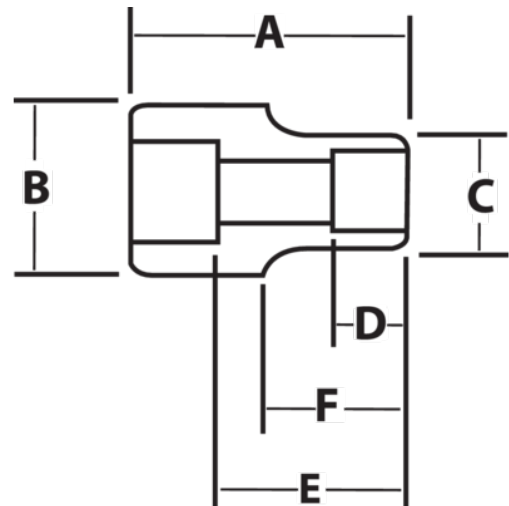

JHWX-1288
12 Drive Shallow 12-Point Socket,
High Polished Chrome Finish,
2-5/8

PRODUCT DETAILS

- SUPERTORQUE® lobular openings for greater turning power without deforming the fastener
- Designed for quick engagement on both 6 and 12 point fasteners

PRODUCT ATTRIBUTES

Product			A	B	C	D	E		F	
JHWX-1288	1 in	2-3/4 in	4-1/2 in	2-1/4 in	3-3/4 in	2 in	3-3/8 in	2-3/4 in	3-9/16 in	5.24 lb