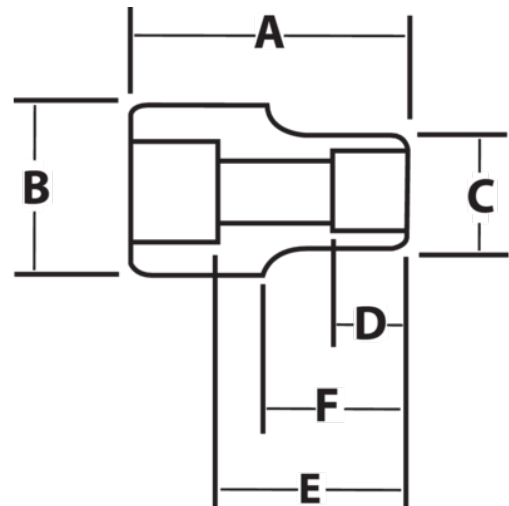

JHWX-1294
12 Drive Shallow 12-Point Socket,
High Polished Chrome Finish,
2-3/4

PRODUCT DETAILS

- SUPERTORQUE® lobular openings for greater turning power without deforming the fastener
- Designed for quick engagement on both 6 and 12 point fasteners

PRODUCT ATTRIBUTES

Product			A	B	C	D	E		F	
JHWX-1294	1 in	2-15/16 in	4-27/32 in	2-1/4 in	4 in	2-1/8 in	3-23/32 in	2-15/16 in	3-25/32 in	6.48 lb