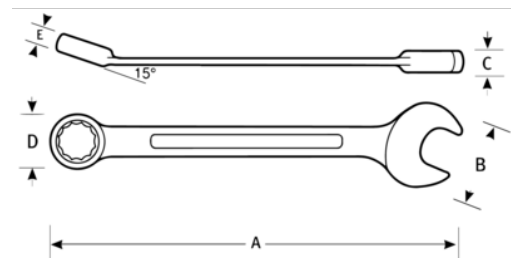

JHW1219MSC
High Polish Chrome
SUPERCOMBO® Combo Wrench
12 Point 19 mm

PRODUCT DETAILS

- SUPERCOMBO® open end has specially designed grooves that direct wrench force away from fastener corners
- SUPERTORQUE® box opening design allows application of higher torque without rounding or deforming hex fastener points. No contact is made at the corners. Instead, wrenching forces are placed on the flat surfaces behind the points
- May be used on all common hex (6 point) fasteners with considerable advantage over conventional box end wrenches to increase both hand tool flexibility and economy

PRODUCT ATTRIBUTES

Product	A	B	C	D	E	
JHW1219MSC	11-1/32 in	1-5/8 in	11/32 in	1-1/8 in	1/2 in	0.65 lb