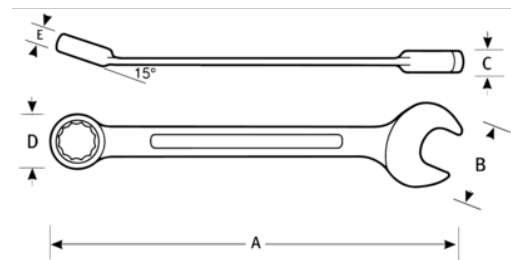

JHW1221MSC
High Polish Chrome
SUPERCOMBO® Combo Wrench
12 Point 21 mm

PRODUCT DETAILS

- SUPERCOMBO® open end has specially designed grooves that direct wrench force away from fastener corners
- SUPERTORQUE® box opening design allows application of higher torque without rounding or deforming hex fastener points. No contact is made at the corners. Instead, wrenching forces are placed on the flat surfaces behind the points
- May be used on all common hex (6 point) fasteners with considerable advantage over conventional box end wrenches to increase both hand tool flexibility and economy

PRODUCT ATTRIBUTES

Product	A	B	C	D	E	
JHW1221MSC	11-25/32 in	1-3/4 in	3/8 in	1-7/32 in	17/32 in	1.04 lb