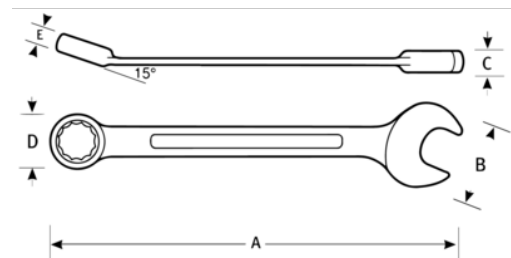

**JHW1224MSC**  
**High Polish Chrome**  
**SUPERCOMBO® Combo Wrench**  
**12 Point 24 mm**

### PRODUCT DETAILS

- SUPERCOMBO® open end has specially designed grooves that direct wrench force away from fastener corners
- SUPERTORQUE® box opening design allows application of higher torque without rounding or deforming hex fastener points. No contact is made at the corners. Instead, wrenching forces are placed on the flat surfaces behind the points
- May be used on all common hex (6 point) fasteners with considerable advantage over conventional box end wrenches to increase both hand tool flexibility and economy

PRODUCT ATTRIBUTES

Product	<b>A</b>	<b>B</b>	<b>C</b>	<b>D</b>	<b>E</b>	
<b>JHW1224MSC</b>	13-9/32 in	2 in	7/16 in	1-3/8 in	19/32 in	2.6 lb