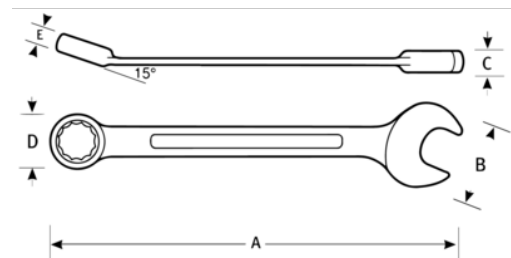

**JHW1227MSC**  
**High Polish Chrome**  
**SUPERCOMBO® Combo Wrench**  
**12 Point 27 mm**

**PRODUCT DETAILS**

- SUPERCOMBO® open end has specially designed grooves that direct wrench force away from fastener corners
- SUPERTORQUE® box opening design allows application of higher torque without rounding or deforming hex fastener points. No contact is made at the corners. Instead, wrenching forces are placed on the flat surfaces behind the points
- May be used on all common hex (6 point) fasteners with considerable advantage over conventional box end wrenches to increase both hand tool flexibility and economy

PRODUCT ATTRIBUTES

Product	<b>A</b>	<b>B</b>	<b>C</b>	<b>D</b>	<b>E</b>	
<b>JHW1227MSC</b>	14-25/32 in	2-9/32 in	1/2 in	1-9/16 in	11/16 in	15.66 lb