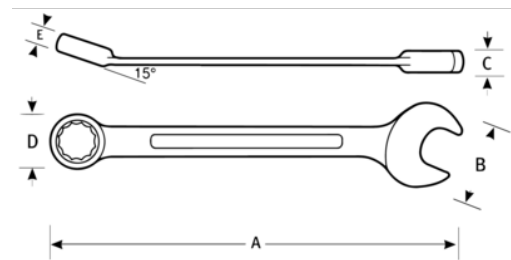

JHW1230MSC
High Polish Chrome
SUPERCOMBO® Combo Wrench
12 Point 30 mm

PRODUCT DETAILS

- SUPERCOMBO® open end has specially designed grooves that direct wrench force away from fastener corners
- SUPERTORQUE® box opening design allows application of higher torque without rounding or deforming hex fastener points. No contact is made at the corners. Instead, wrenching forces are placed on the flat surfaces behind the points
- May be used on all common hex (6 point) fasteners with considerable advantage over conventional box end wrenches to increase both hand tool flexibility and economy

PRODUCT ATTRIBUTES

Product	A	B	C	D	E	
JHW1230MSC	16-9/32 in	2-17/32 in	17/32 in	1-3/4 in	3/4 in	1.4 lb