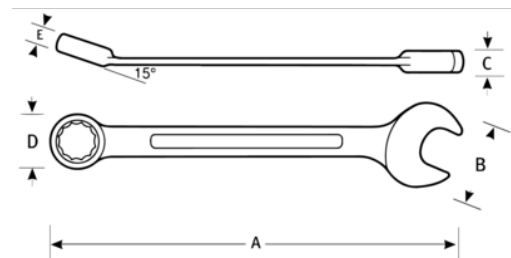

**JHW1236MSC**  
**High Polish Chrome**  
**SUPERCOMBO® Combo Wrench**  
**12 Point 36 mm**

### PRODUCT DETAILS

- SUPERCOMBO® open end has specially designed grooves that direct wrench force away from fastener corners
- SUPERTORQUE® box opening design allows application of higher torque without rounding or deforming hex fastener points. No contact is made at the corners. Instead, wrenching forces are placed on the flat surfaces behind the points
- May be used on all common hex (6 point) fasteners with considerable advantage over conventional box end wrenches to increase both hand tool flexibility and economy

PRODUCT ATTRIBUTES

Product	<b>A</b>	<b>B</b>	<b>C</b>	<b>D</b>	<b>E</b>	
<b>JHW1236MSC</b>	19-9/32 in	3-1/16 in	21/32 in	2-3/32 in	7/8 in	19.67 lb