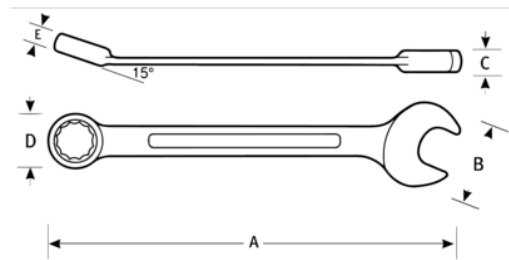

JHW608SC
SUPERCOMBO® Combination
Wrench 6 Point, High Polished
Chrome Finish, 1/4

PRODUCT DETAILS

- SUPERCOMBO open end has specially designed grooves that direct wrench force away from fastener corners
- SUPERTORQUE box opening design allows application of higher torque without rounding or deforming hex fastener points
- No contact is made at the corners, instead wrenching forces are placed on the flat surfaces behind the points
- High polish chrome textured finish provides great feel and wipes clean easily

PRODUCT ATTRIBUTES

Product		A	B	C	D	E	lb
JHW608SC	1/4 in	4-1/4 in	9/16 in	1/8 in	13/32 in	3/16 in	2.87 lb