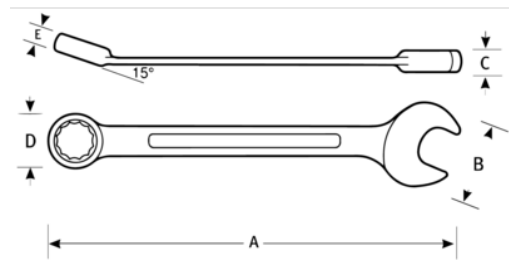

JHW614SC
SUPERCOMBO® Combination
Wrench 6 Point, High Polished
Chrome Finish, 7/16

PRODUCT DETAILS

- SUPERCOMBO open end has specially designed grooves that direct wrench force away from fastener corners
- SUPERTORQUE box opening design allows application of higher torque without rounding or deforming hex fastener points
- No contact is made at the corners, instead wrenching forces are placed on the flat surfaces behind the points
- High polish chrome textured finish provides great feel and wipes clean easily

PRODUCT ATTRIBUTES

Product		A	B	C	D	E	
JHW614SC	7/16 in	7-1/4 in	15/16 in	7/32 in	11/16 in	9/32 in	7.67 lb