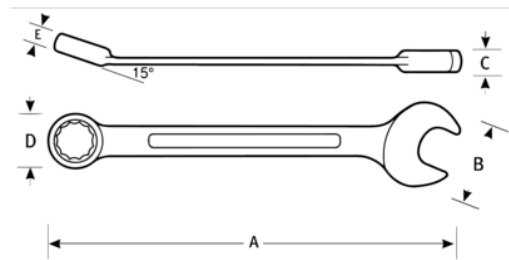

JHW620SC
SUPERCOMBO® Combination
Wrench 6 Point, High Polished
Chrome Finish, 5/8

PRODUCT DETAILS

- SUPERCOMBO open end has specially designed grooves that direct wrench force away from fastener corners
- SUPERTORQUE box opening design allows application of higher torque without rounding or deforming hex fastener points
- No contact is made at the corners, instead wrenching forces are placed on the flat surfaces behind the points
- High polish chrome textured finish provides great feel and wipes clean easily

PRODUCT ATTRIBUTES

Product		A	B	C	D	E	
JHW620SC	5/8 in	9-1/2 in	1-3/8 in	9/32 in	15/16 in	13/32 in	14.54 lb