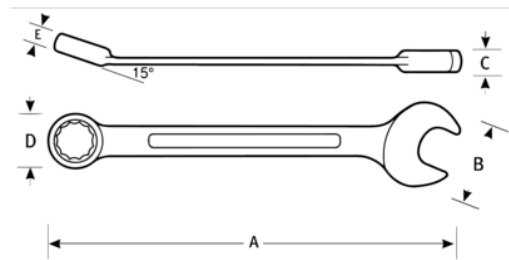

JHW624SC
SUPERCOMBO® Combination
Wrench 6 Point, High Polished
Chrome Finish, 3/4

PRODUCT DETAILS

- SUPERCOMBO open end has specially designed grooves that direct wrench force away from fastener corners
- SUPERTORQUE box opening design allows application of higher torque without rounding or deforming hex fastener points
- No contact is made at the corners, instead wrenching forces are placed on the flat surfaces behind the points
- High polish chrome textured finish provides great feel and wipes clean easily

PRODUCT ATTRIBUTES

Product		A	B	C	D	E	lb
JHW624SC	3/4 in	11 in	1-5/8 in	5/16 in	1-1/8 in	1/2 in	52.16 lb