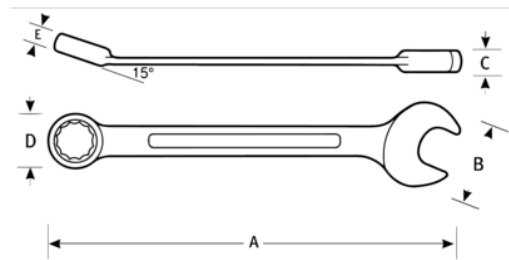

JHW628SC
SUPERCOMBO® Combination
Wrench 6 Point, High Polished
Chrome Finish, 7/8

PRODUCT DETAILS

- SUPERCOMBO open end has specially designed grooves that direct wrench force away from fastener corners
- SUPERTORQUE box opening design allows application of higher torque without rounding or deforming hex fastener points
- No contact is made at the corners, instead wrenching forces are placed on the flat surfaces behind the points
- High polish chrome textured finish provides great feel and wipes clean easily

PRODUCT ATTRIBUTES

Product		A	B	C	D	E	lb
JHW628SC	7/8 in	12-1/2 in	1-7/8 in	13/32 in	1-5/16 in	9/16 in	124.58 lb