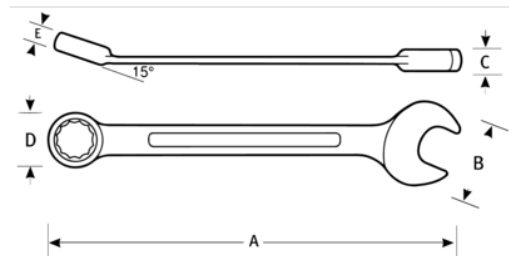

JHW1213M
12 Point Short Combination
Wrench-13 mm

PRODUCT DETAILS

- Excellent wrench for fast turning of fasteners in limited clearance areas
- Box and open end openings are identical size
- High polish chrome textured finish provides great feel and wipes clean easily

PRODUCT ATTRIBUTES

Product		A	B	C	D	E	
JHW1213M	13 in	5-13/16 in	1 in	1/4 in	13/16 in	3/8 in	0.03 lb