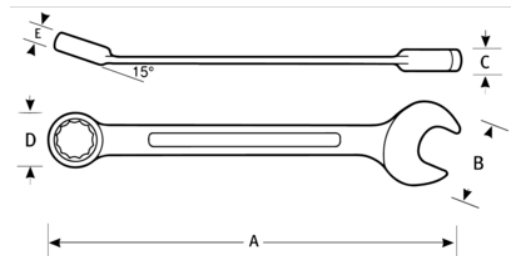

JHW1215M
12 Point Short Combination
Wrench-15 mm

PRODUCT DETAILS

- Excellent wrench for fast turning of fasteners in limited clearance areas
- High polish chrome textured finish provides great feel and wipes clean easily
- Box and open end openings are identical size

PRODUCT ATTRIBUTES

Product		A	B	C	D	E	lb
JHW1215M	15 in	6-1/6 in	1-1/4 in	1/4 in	7/8 in	3/8 in	0.06 lb