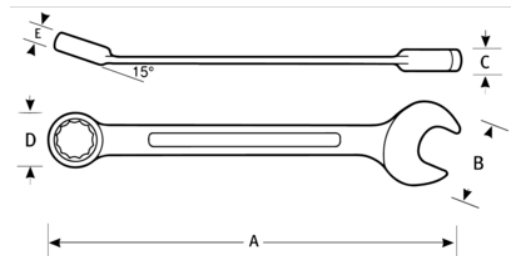

JHW1217M
12 Point Short Combination
Wrench-17 mm

PRODUCT DETAILS

- Excellent wrench for fast turning of fasteners in limited clearance areas
- Box and open end openings are identical size
- High polish chrome textured finish provides great feel and wipes clean easily

PRODUCT ATTRIBUTES

Product		A	B	C	D	E	
JHW1217M	17 in	6-5/8 in	1-3/8 in	5/16 in	1 in	7/16 in	0.14 lb