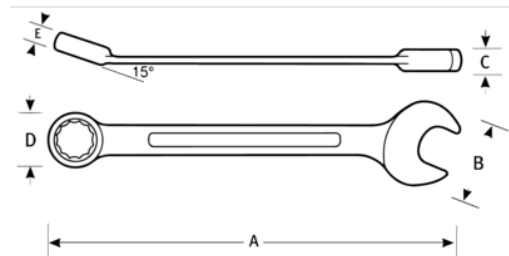

JHWMIDS4A
6 Point Miniature Combination
Wrench-1/8

PRODUCT DETAILS

- Excellent wrench for fast turning of fasteners in limited clearance areas
- Box and open end openings are identical size
- High polish chrome textured finish provides great feel and wipes clean easily

PRODUCT ATTRIBUTES

Product		A	B	C	D	E	
JHWMIDS4A	1/8 in	2-11/16 in	11/32 in	1/8 in	7/32 in	1/8 in	0.16 lb