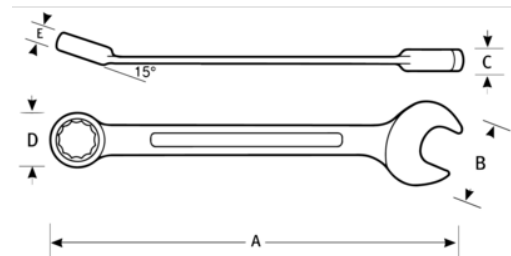

**JHWMIDS5A**  
**6 Point Miniature Combination**  
**Wrench-5/32**

**PRODUCT DETAILS**

- Excellent wrench for fast turning of fasteners in limited clearance areas
- Box and open end openings are identical size
- High polish chrome textured finish provides great feel and wipes clean easily

**PRODUCT ATTRIBUTES**

Product		<b>A</b>	<b>B</b>	<b>C</b>	<b>D</b>	<b>E</b>	
<b>JHWMIDS5A</b>	5/32 in	2-27/32 in	13/32 in	1/8 in	9/32 in	5/32 in	0.42 lb