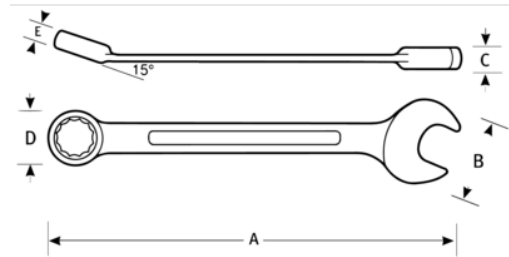

JHWMID9A
12 Point Mini Combination
Wrench-9/32

PRODUCT DETAILS

- Excellent wrench for fast turning of fasteners in limited clearance areas
- Box and open end openings are identical size
- High polish chrome textured finish provides great feel and wipes clean easily

PRODUCT ATTRIBUTES

Product		A	B	C	D	E	
JHWMID9A	9/32 in	3-11/32 in	19/32 in	5/32 in	7/16 in	7/32 in	1.27 lb