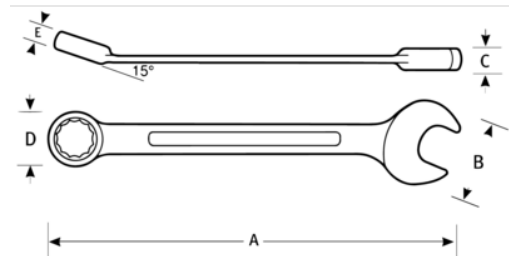

JHW11950
High Polish Chrome Finish
Combination Wrench Offset 1/4

PRODUCT DETAILS

- Unique 15° offset box end provides extra knuckle clearance
- High-polished chrome finish cleans easily
- 12 point box end provides maximum versatility
- Recessed corners in box end provide extra turning power
- Includes pouch

PRODUCT ATTRIBUTES

Product		A	B	C	D	E	
JHW11950	1/4 in	3-3/4 in	9/16 in	5/32 in	13/32 in	5/32 in	1.24 lb