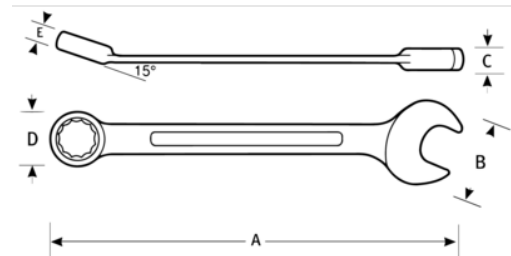

**JHW11953**  
**High Polish Chrome Finish**  
**Combination Wrench Offset 7/16**

**PRODUCT DETAILS**

- Unique 15° offset box end provides extra knuckle clearance
- High-polished chrome finish cleans easily
- 12 point box end provides maximum versatility
- Recessed corners in box end provide extra turning power
- Includes pouch

**PRODUCT ATTRIBUTES**

Product		<b>A</b>	<b>B</b>	<b>C</b>	<b>D</b>	<b>E</b>	
<b>JHW11953</b>	7/16 in	5-3/4 in	15/16 in	3/16 in	5/8 in	1/4 in	0.08 lb