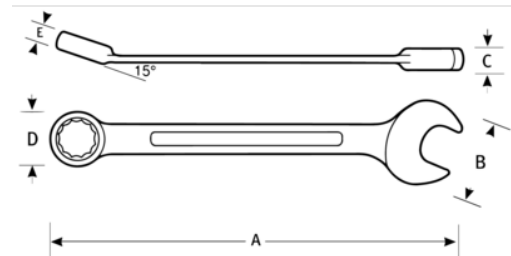

JHW11954
High Polish Chrome Finish
Combination Wrench Offset 1/2

PRODUCT DETAILS

- Unique 15° offset box end provides extra knuckle clearance
- High-polished chrome finish cleans easily
- 12 point box end provides maximum versatility
- Recessed corners in box end provide extra turning power
- Includes pouch

PRODUCT ATTRIBUTES

Product		A	B	C	D	E	
JHW11954	1/2 in	6-3/4 in	1-1/8 in	7/32 in	23/32 in	5/16 in	0.09 lb