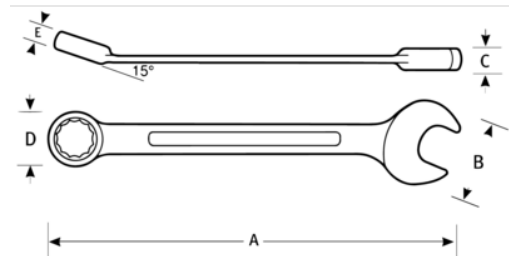

JHW11956
High Polish Chrome Finish
Combination Wrench Offset 5/8

PRODUCT DETAILS

- Unique 15° offset box end provides extra knuckle clearance
- High-polished chrome finish cleans easily
- 12 point box end provides maximum versatility
- Recessed corners in box end provide extra turning power
- Includes pouch

PRODUCT ATTRIBUTES

Product		A	B	C	D	E	
JHW11956	5/8 in	8-1/8 in	1-3/8 in	1/4 in	29/32 in	3/8 in	0.15 lb