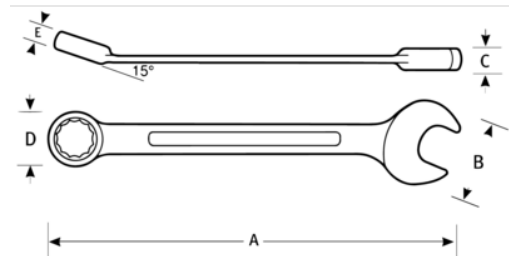

JHW11957
High Polish Chrome Finish
Combination Wrench Offset 11/16

PRODUCT DETAILS

- Unique 15° offset box end provides extra knuckle clearance
- High-polished chrome finish cleans easily
- 12 point box end provides maximum versatility
- Recessed corners in box end provide extra turning power
- Includes pouch

PRODUCT ATTRIBUTES

Product		A	B	C	D	E	lb
JHW11957	11/16 in	8-3/4 in	1-7/16 in	9/32 in	31/32 in	13/32 in	0.2 lb