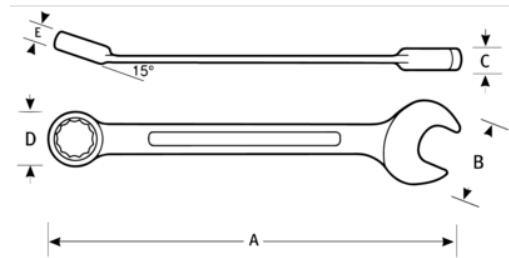

**JHW11960**  
**High Polish Chrome Finish**  
**Combination Wrench Offset 7/8**

**PRODUCT DETAILS**

- Unique 15° offset box end provides extra knuckle clearance
- High-polished chrome finish cleans easily
- 12 point box end provides maximum versatility
- Recessed corners in box end provide extra turning power
- Includes pouch

**PRODUCT ATTRIBUTES**

Product		<b>A</b>	<b>B</b>	<b>C</b>	<b>D</b>	<b>E</b>	
<b>JHW11960</b>	7/8 in	10-1/2 in	1-7/8 in	11/32 in	1-9/32 in	1/2 in	0.05 lb