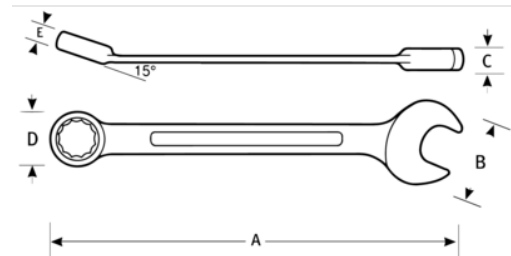

JHW11962
High Polish Chrome Finish
Combination Wrench Offset 1

PRODUCT DETAILS

- Unique 15° offset box end provides extra knuckle clearance
- High-polished chrome finish cleans easily
- 12 point box end provides maximum versatility
- Recessed corners in box end provide extra turning power
- Includes pouch

PRODUCT ATTRIBUTES

Product		A	B	C	D	E	
JHW11962	1 in	13 in	2-5/32 in	11/32 in	1-7/16 in	19/32 in	0.09 lb