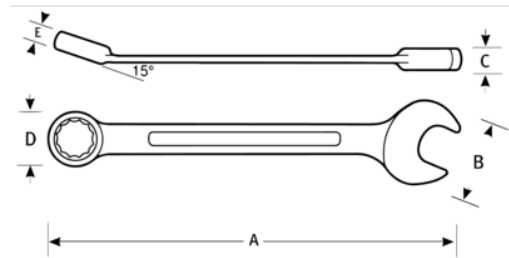

**JHW11964**  
**High Polish Chrome Finish**  
**Combination Wrench Offset 1-1/8**

**PRODUCT DETAILS**

- Unique 15° offset box end provides extra knuckle clearance
- High-polished chrome finish cleans easily
- 12 point box end provides maximum versatility
- Recessed corners in box end provide extra turning power
- Includes pouch

**PRODUCT ATTRIBUTES**

Product		<b>A</b>	<b>B</b>	<b>C</b>	<b>D</b>	<b>E</b>	<b>lb</b>
<b>JHW11964</b>	1-1/8 in	14-1/2 in	2-13/32 in	3/8 in	1-19/32 in	11/16 in	0.12 lb