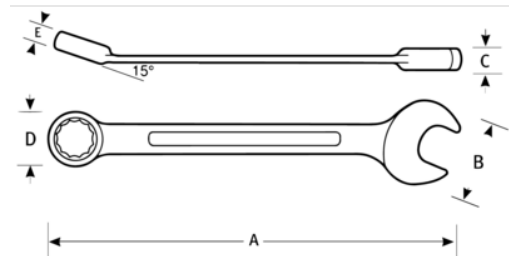

JHW11965
High Polish Chrome Finish
Combination Wrench Offset 1-1/4

PRODUCT DETAILS

- Unique 15° offset box end provides extra knuckle clearance
- High-polished chrome finish cleans easily
- 12 point box end provides maximum versatility
- Recessed corners in box end provide extra turning power
- Includes pouch

PRODUCT ATTRIBUTES

| Product |  | A | B | C | D | E |  |
|-----------------|---|-----------|------------|----------|------------|----------|---|
| JHW11965 | 1-1/4 in | 15-1/4 in | 2-21/32 in | 7/16 in | 1-25/32 in | 23/32 in | 0.15 lb |