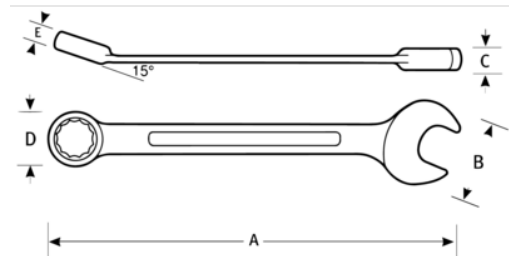

JHW11966
High Polish Chrome Finish
Combination Wrench Offset 1-5/16

PRODUCT DETAILS

- Unique 15° offset box end provides extra knuckle clearance
- High-polished chrome finish cleans easily
- 12 point box end provides maximum versatility
- Recessed corners in box end provide extra turning power
- Includes pouch

PRODUCT ATTRIBUTES

Product		A	B	C	D	E	lb
JHW11966	1-5/16 in	16-1/4 in	2-13/16 in	15/32 in	1-7/8 in	25/32 in	0.17 lb