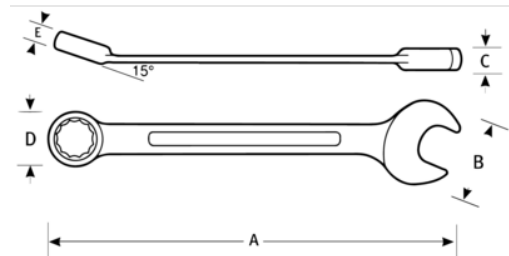

JHW11967
High Polish Chrome Finish
Combination Wrench Offset 1-3/8

PRODUCT DETAILS

- Unique 15° offset box end provides extra knuckle clearance
- High-polished chrome finish cleans easily
- 12 point box end provides maximum versatility
- Recessed corners in box end provide extra turning power
- Includes pouch

PRODUCT ATTRIBUTES

Product		A	B	C	D	E	lb
JHW11967	1-3/8 in	16-3/8 in	2-13/16 in	15/32 in	1-7/8 in	25/32 in	0.19 lb