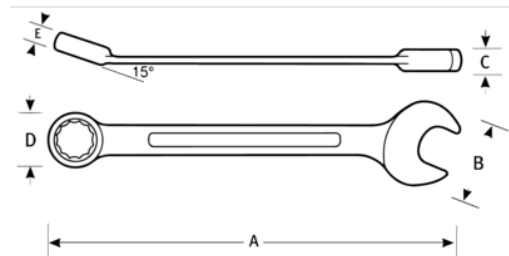

**JHW11312**  
**High Polish Chrome Finish 3/8**  
**Combination Wrench 12 Point**

**PRODUCT DETAILS**

- Extra short handle for access where clearance is limited
- High-polished chrome finish cleans easily
- 12 point box end provides maximum versatility
- Recessed corners in box end provide extra turning power

**PRODUCT ATTRIBUTES**

Product		<b>A</b>	<b>B</b>	<b>C</b>	<b>D</b>	<b>E</b>	
<b>JHW11312</b>	3/8 in	3-3/4 in	13/16 in	3/16 in	19/32 in	1/2 in	0.14 lb